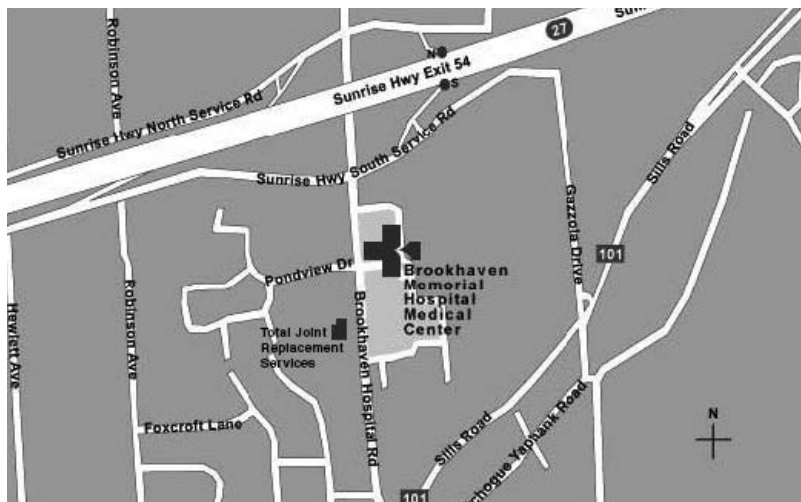

Total Joint Replacement Services, P.C.

Affiliated with 
Brookhaven

Memorial Hospital Medical Center

Total Joint Replacement Services, P.C. 100 Hospital Road. East Patchogue, NY 11772

Driving from the West

Take the Long Island Expressway to Route 112 (Exit 64). Drive South on Route 112 for 3.5 miles to the Sunrise Highway Service Road. Then East 1.2 miles to Hospital Road (Exit 54) turn right. Brookhaven Memorial Hospital is 0.2 miles ahead on the left. Total Joint Replacement services is at 100 Hospital Road directly across from the hospital.

Driving from the East

Drive West on Sunrise Highway to Route 101 (Exit 54). Take Route 101 South for 1 mile. Brookhaven Memorial Hospital is on the right. Total Joint Replacement services is at 100 Hospital Road directly across from the hospital.